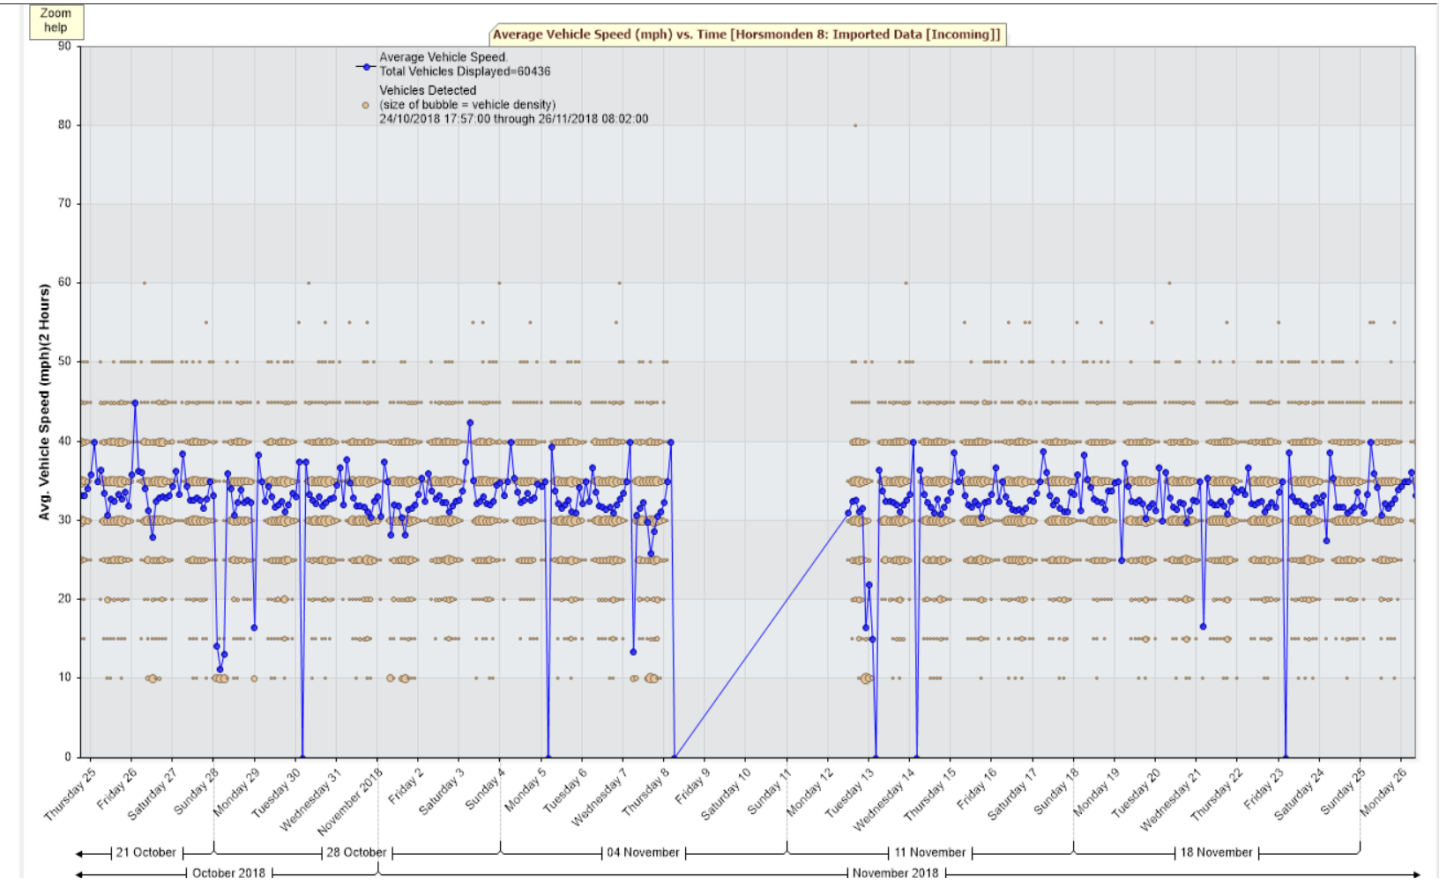

# SID Report (24/10/2018 through 26/11/2018)

# TRAFFIC ANALYSIS REPORT

For: Horsmonden

Location/Name: Outgoing Goudhurst Road

Report Generated: 26/11/2018 11:34:27

Speed Intervals = 5 mph

Time Intervals = 5 minutes

Traffic Report From 24/10/2018 15:57:00 through 26/11/2018 10:32:00

**Max Speed = 80.0 mph on 12/11/2018 16:02:00**

Total Vehicles = 60,436 counts

Volumes - weekly vehicle counts

	Time	5 Day	7 Day
Average Daily		2,130	1,951
AM peak	8:00 to 9:00	159	131
PM peak	5:00 to 6:00	317	254

Speed

Speed limit: 30 mph

Average Speed: 29.3 mph