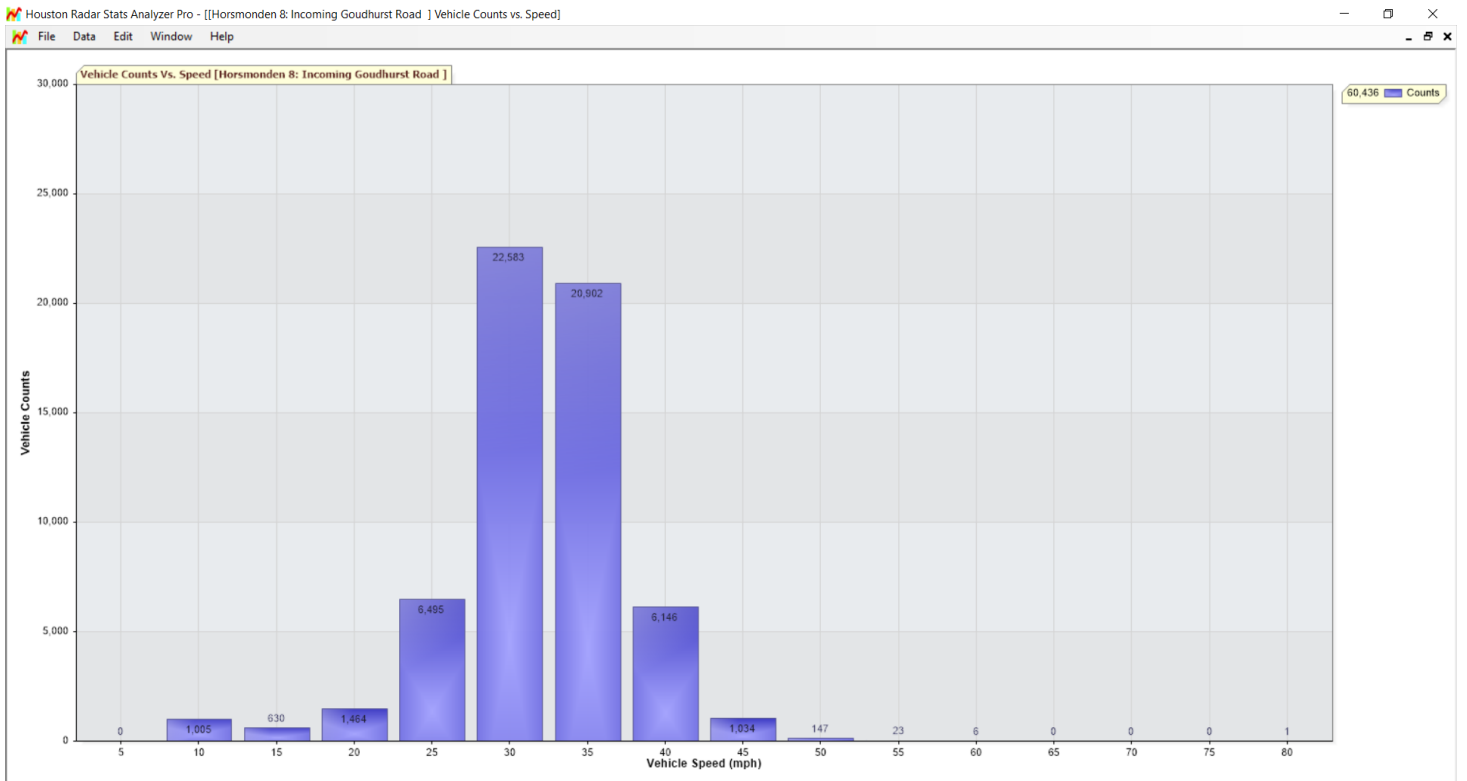

# SID Report (24/10/2018 through 26/11/2018)

# TRAFFIC ANALYSIS REPORT

For: Horsmonden

Location/Name: Outgoing Goudhurst Road

Report Generated: 26/11/2018 11:34:27

Speed Intervals = 5 mph

Time Intervals = 5 minutes

Traffic Report From 24/10/2018 15:57:00 through 26/11/2018 10:32:00

**Max Speed = 80.0 mph on 12/11/2018 16:02:00**

Total Vehicles = 60,436 counts

Volumes - weekly vehicle counts

	Time	5 Day	7 Day
Average Daily		2,130	1,951
AM peak	8:00 to 9:00	159	131
PM peak	5:00 to 6:00	317	254